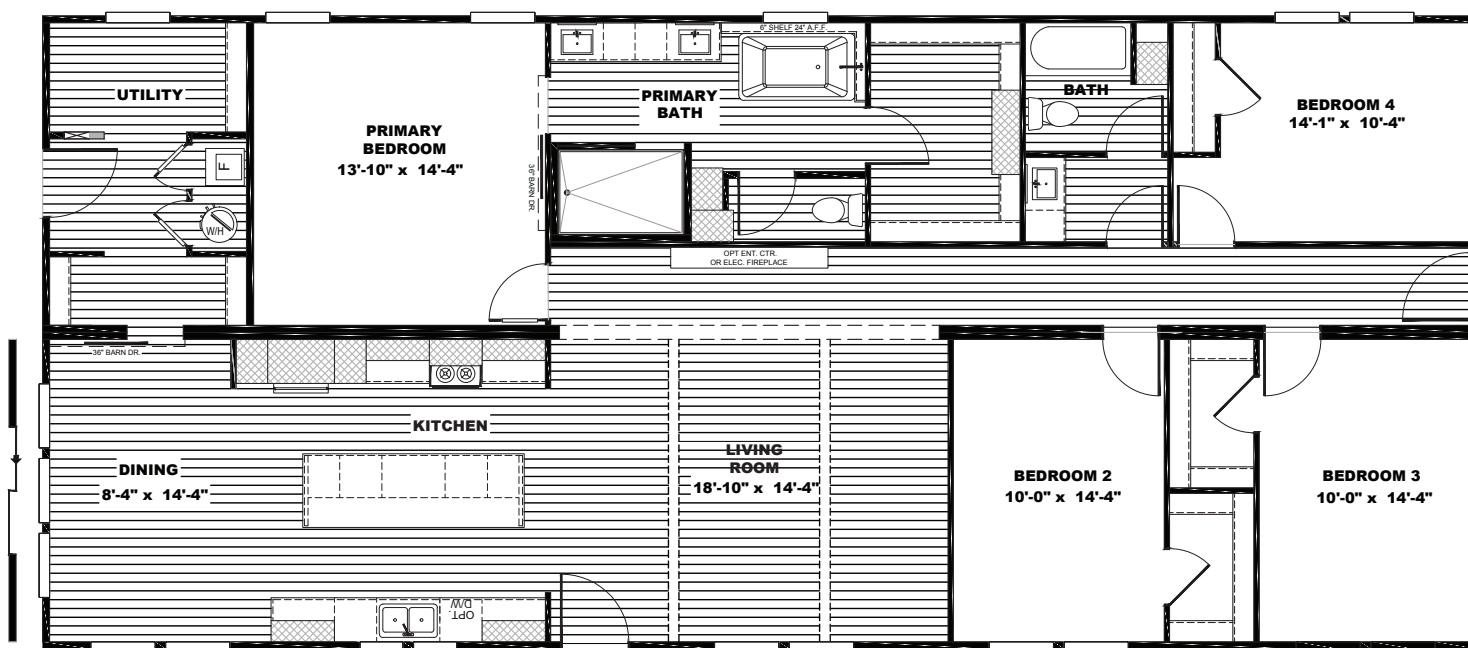

The Boujee

BOUJEE PREMIER 4 beds | 2 baths | 2,040 sq. ft. | 32x68

The home series, floor plans, photos, renderings, specifications, features, pricing, materials and availability shown will vary by retailer and state, and are subject to change without notice.