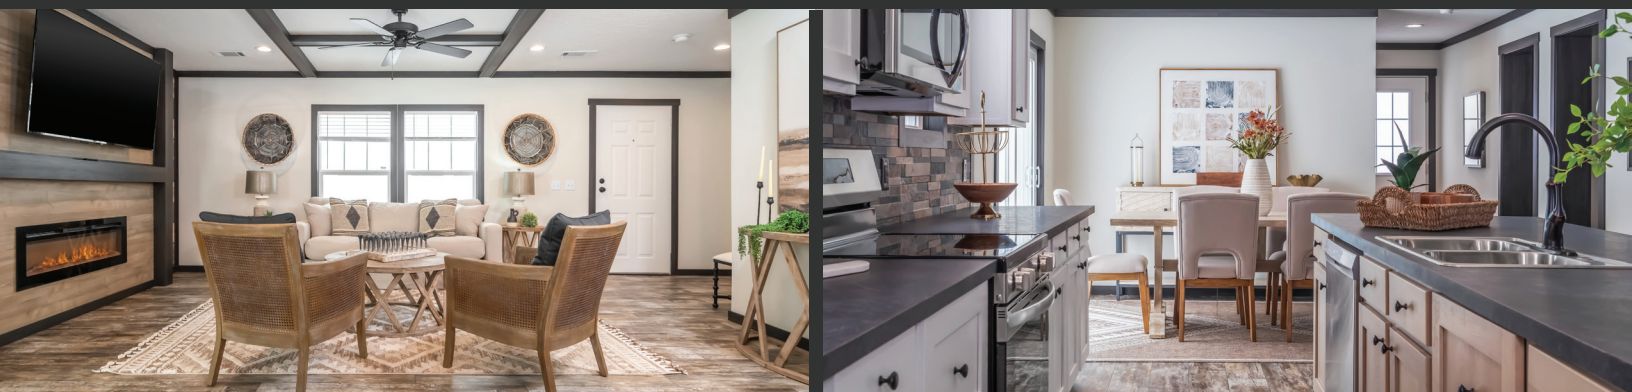

# The Boujee

**BOUJEE 56**

3 beds | 2 baths | 1,531 sq. ft. | 28x56

The home series, floor plans, photos, renderings, specifications, features, pricing, materials and availability shown will vary by retailer and state, and are subject to change without notice.