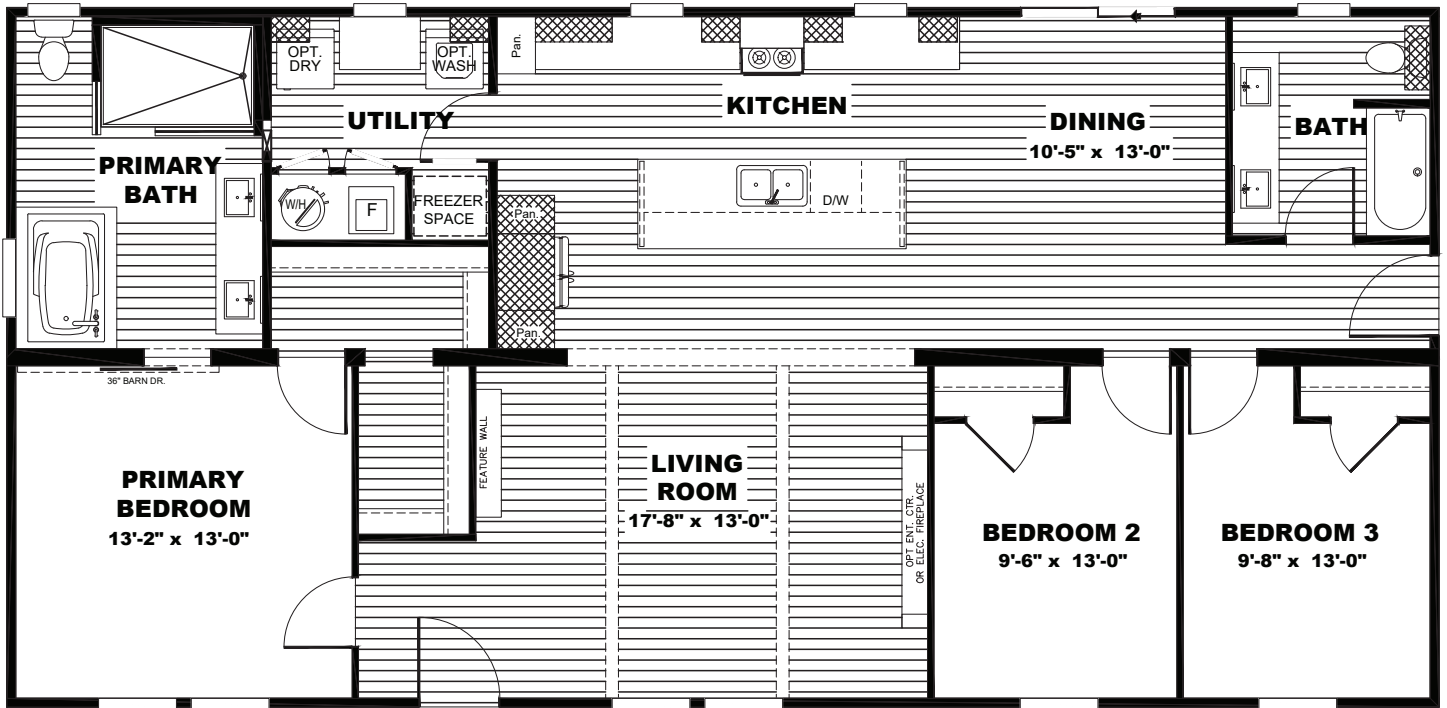

# The Boujee

**BOUJEE 56**

3 beds | 2 baths | 1,531 sq. ft. | 28x56

The home series, floor plans, photos, renderings, specifications, features, pricing, materials and availability shown will vary by retailer and state, and are subject to change without notice.