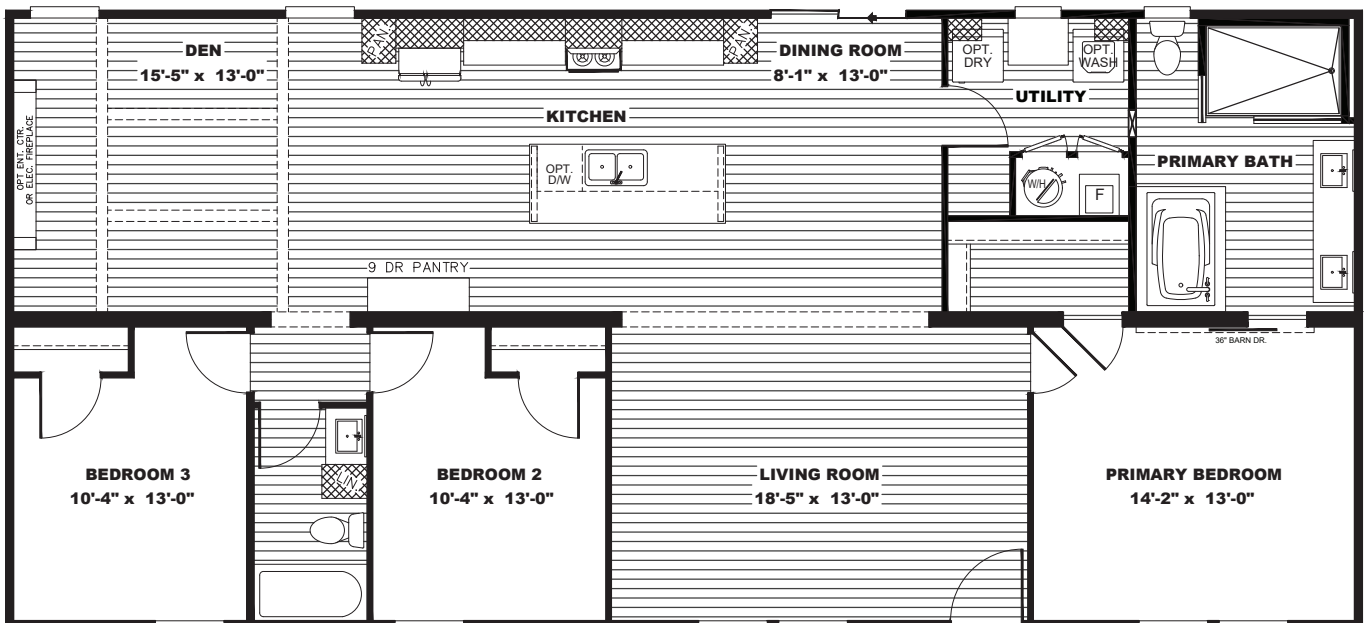

The Boujee

BOUJEE 2

3 beds | 2 baths | 1,580 sq. ft. | 28x60

The home series, floor plans, renderings, specifications, features, materials, and availability shown will vary by retailer and state, and are subject to change without notice.